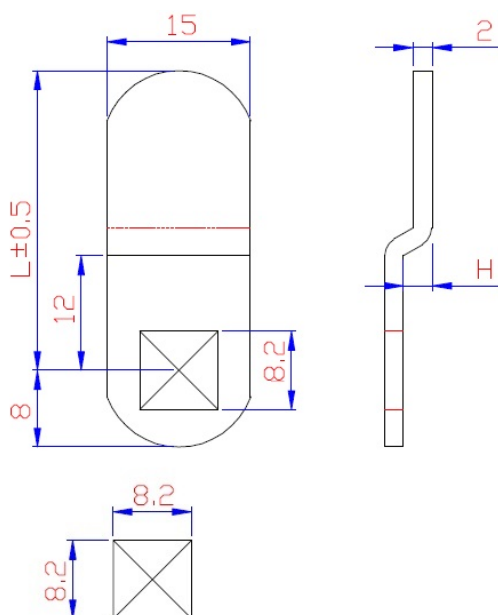

PRODUCT SHEET

Description:

Cam No. A53 F/1900 & 5250 Series, Cranked 5mm, C/E 35mm

Item number:

14.04.753-0

Units	Box	Carton	HS Code	Barcode
Pcs.		50	8301600090	
				5704866454476

CODE	L	H
A51	25	5
A52	30	5
A53	35	5
A54	40	5
A55	45	5
A56	50	5